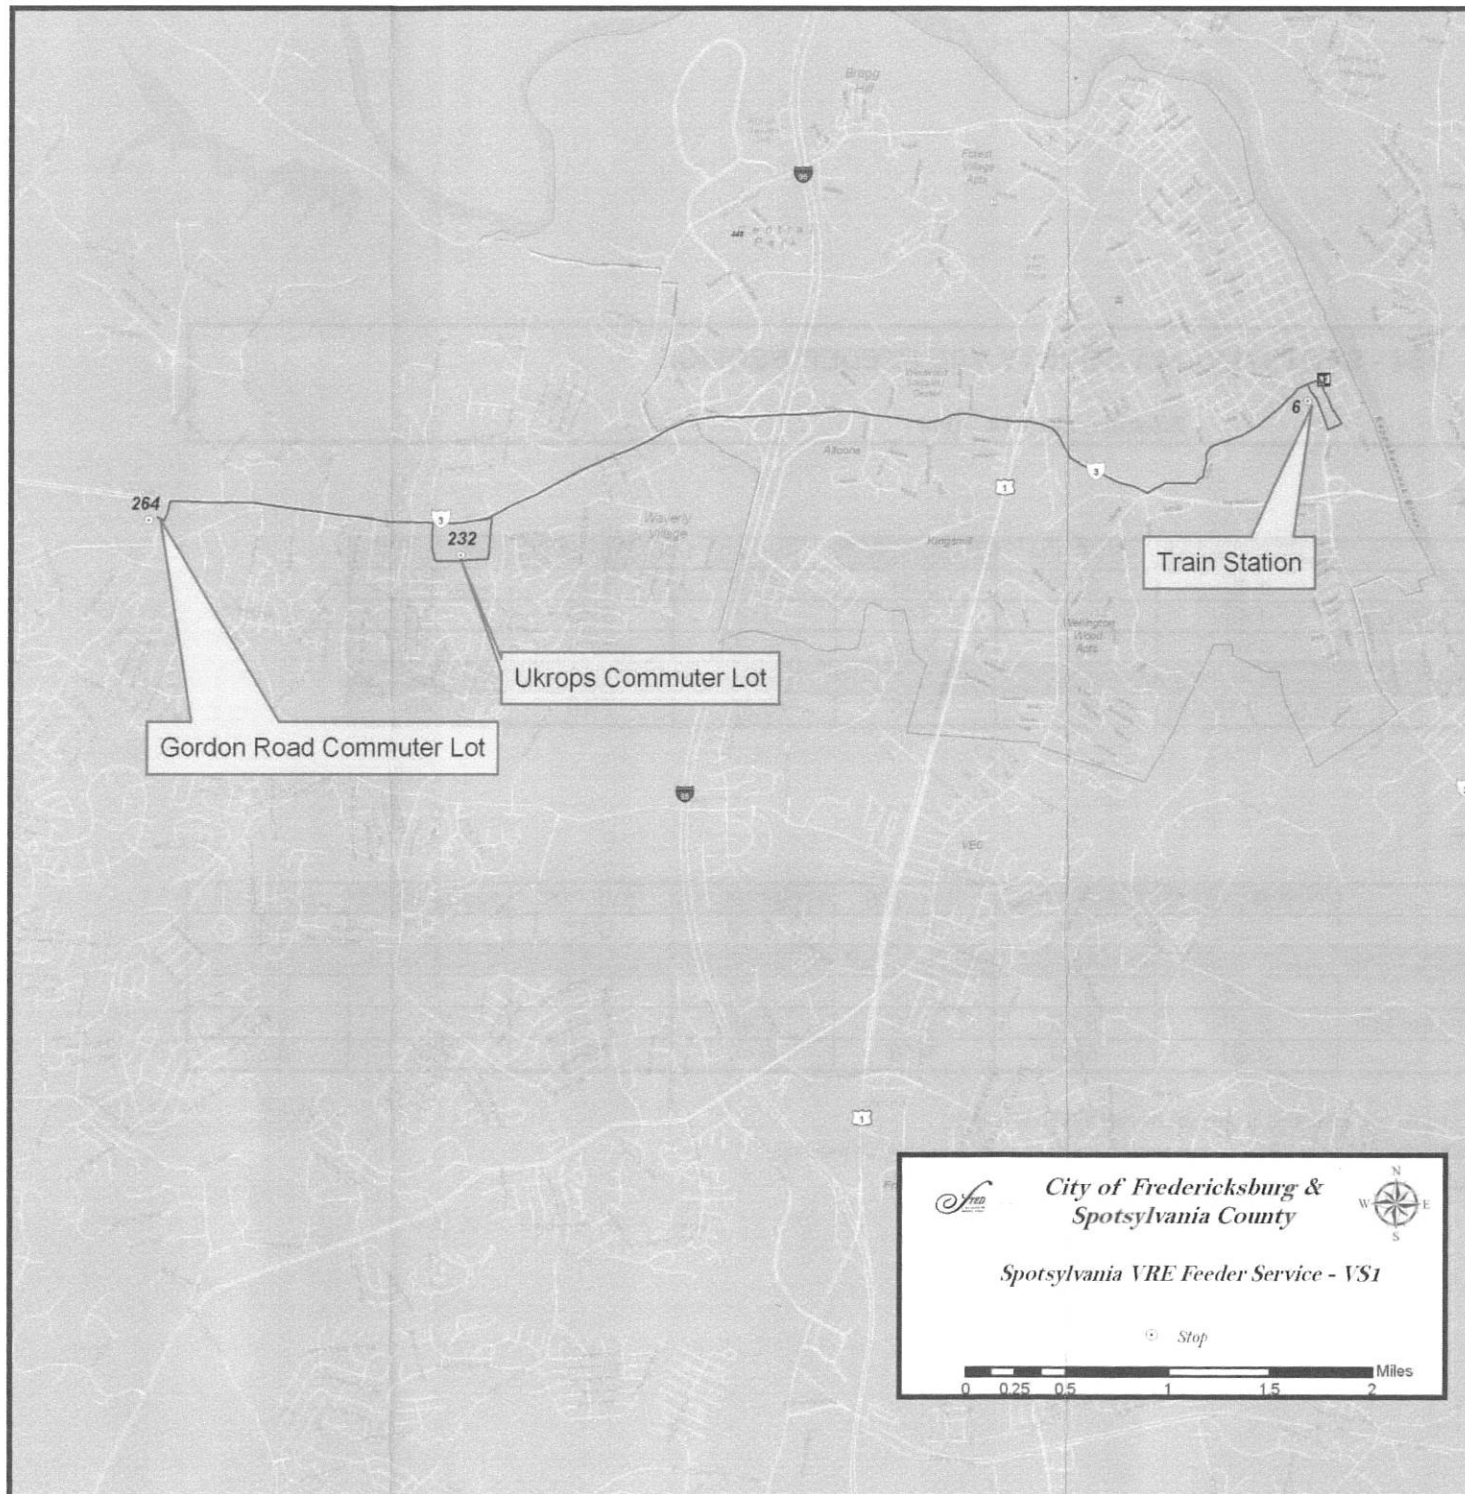

Spotsylvania VRE Feeder Service

SERVING:

- Gordon Road Commuter Lot
- Ukrops Commuter Lot
- Train Station

Monday - Friday
 Effective April 14, 2014

(540) 372-1222
www.rideFRED.com

VS1 - SPOTSYLVANIA COUNTY VRE FEEDER BUS SERVICE
Regular Schedule Bus Service

Effective November 30, 2015

NORTHBOUND AM SERVICE

Stop #	Location	Train - 300	Train - 304	Train - 308	Train - 310	Train - 312	Train - 314
664	Gordon Road Commuter Lot	4:35 AM	5:00 AM	5:40 AM	6:00 AM	6:45 AM	7:10 AM
232	Salem Church Crossing Commuter Lot	4:40 AM	5:05 AM	5:45 AM	6:05 AM	6:50 AM	7:15 AM
6	Fredericksburg City Rail Station	5:00 AM	5:25 AM	6:05 AM	6:25 AM	7:10 AM	7:35 AM
	VRE Departure	5:05 AM	5:31 AM	6:11 AM	6:31 AM	7:16 AM	7:44 AM

SOUTHBOUND PM SERVICE

Stop #	Location	Train - 301	Train - 303	Train - 307	Train - 309	Train - 311	Train - 313	Train - 315
	VRE Arrival	2:31 PM	4:46 PM	5:46 PM	6:16 PM	6:51 PM	7:36 PM	8:16 PM
6	Fredericksburg City Rail Station	2:35 PM	4:50 PM	5:50 PM	6:20 PM	6:55 PM	7:40 PM	8:20 PM
232	Salem Church Crossing Commuter Lot	2:55 PM	5:10 PM	6:10 PM	6:40 PM	7:15 PM	8:00 PM	8:40 PM
664	Gordon Road Commuter Lot	3:00 PM	5:15 PM	6:15 PM	6:45 PM	7:20 PM	8:05 PM	8:45 PM

Notes: Monday through Friday except when no VRE service or "S" schedule service